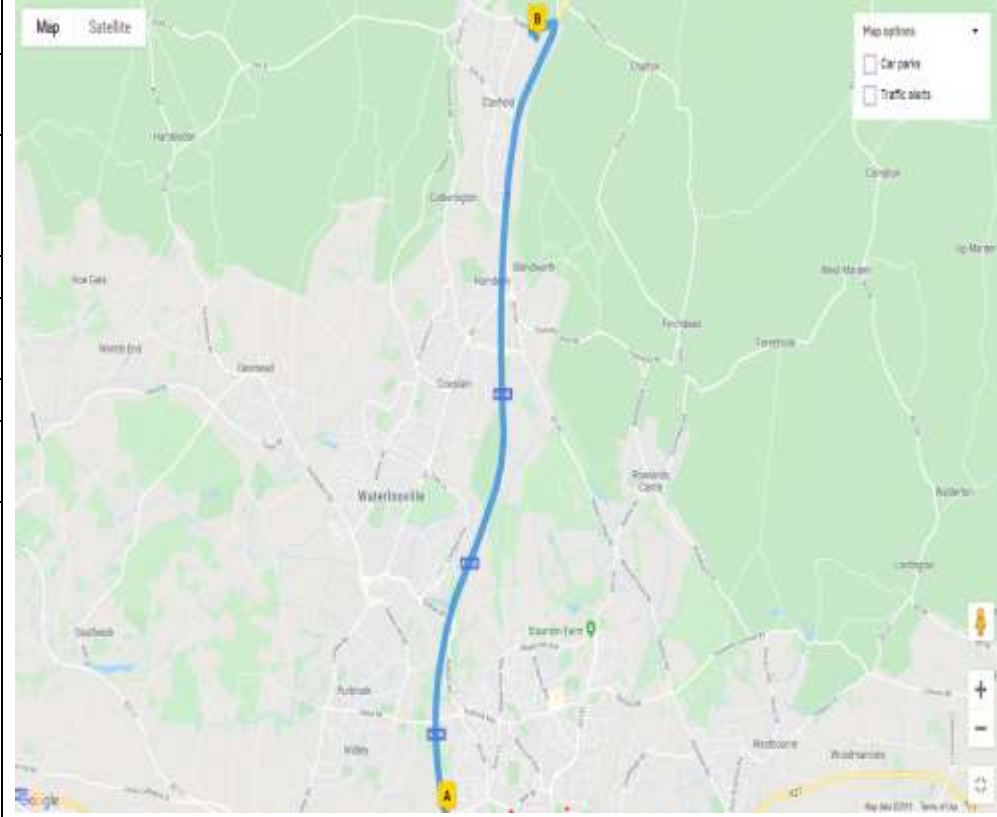

Heading **NORTH** towards **LONDON / PETERSFIELD** follow the A3(M) and then the A3

Take the exit to **Clanfield /Chalton** (NOTE: Soon after the first sign there is a second sign to **Butser Hill / Hambledon / East Meon**)

Turn left onto Chalton Lane

Turn left onto Bilberry Avenue (just after the 30 MPH road sign)

Turn left onto Columbine Way

Arrive at the Clanfield Bowls & Sports Club,
7 Columbine Way, Waterlooville, PO8 0WJ

DIRECTIONS COMING FROM THE NORTH on the A3

Navigate your way to the A3

Heading **SOUTH** towards **PORTSMOUTH** follow the A3 and take the exit towards **Butser Hill / Hambledon**

Take the exit to **Chalton / Clanfield** and follow the road round to the roundabout

At the roundabout, take the 1st exit and stay on Chalton Lane

Turn left onto Bilberry Avenue (just after the 30 MPH road sign)

Turn left onto Columbine Way

Arrive at the Clanfield Bowls & Sports Club, 7 Columbine Way, Waterlooville, PO8 0WJ