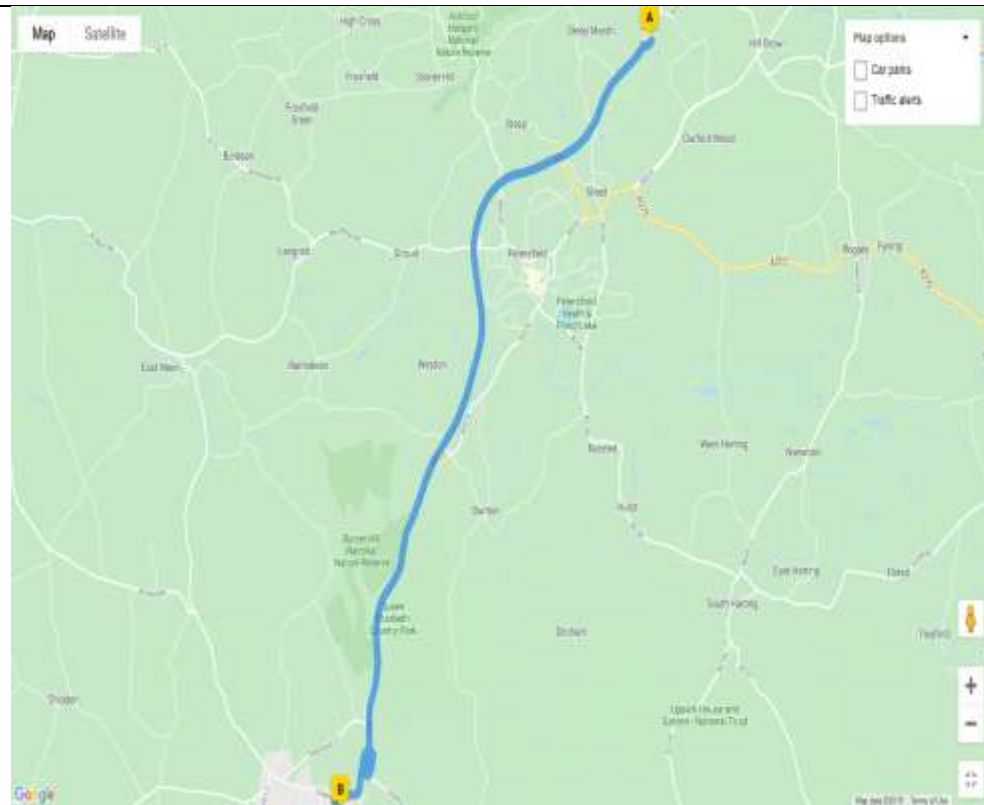

Heading **NORTH** towards **LONDON / PETERSFIELD** follow the A3(M) and then the A3

Take the exit to **Clanfield /Chalton** (NOTE: Soon after the first sign there is a second sign to **Butser Hill / Hambledon / East Meon**)

Turn left onto Chalton Lane

Turn left onto Bilberry Avenue (just after the 30 MPH road sign)

Turn left onto Columbine Way

Arrive at the Clanfield Bowls & Sports Club,
7 Columbine Way, Waterlooville, PO8 0WJ

DIRECTIONS COMING FROM THE NORTH on the A3

Navigate your way to the A3

Heading **SOUTH** towards **PORTSMOUTH** follow the A3 and take the exit towards **Butser Hill / Hambledon**

Take the exit to **Chalton / Clanfield** and follow the road round to the roundabout

At the roundabout, take the 1st exit and stay on Chalton Lane

Turn left onto Bilberry Avenue (just after the 30 MPH road sign)

Turn left onto Columbine Way

Arrive at the Clanfield Bowls & Sports Club, 7 Columbine Way, Waterlooville, PO8 0WJ